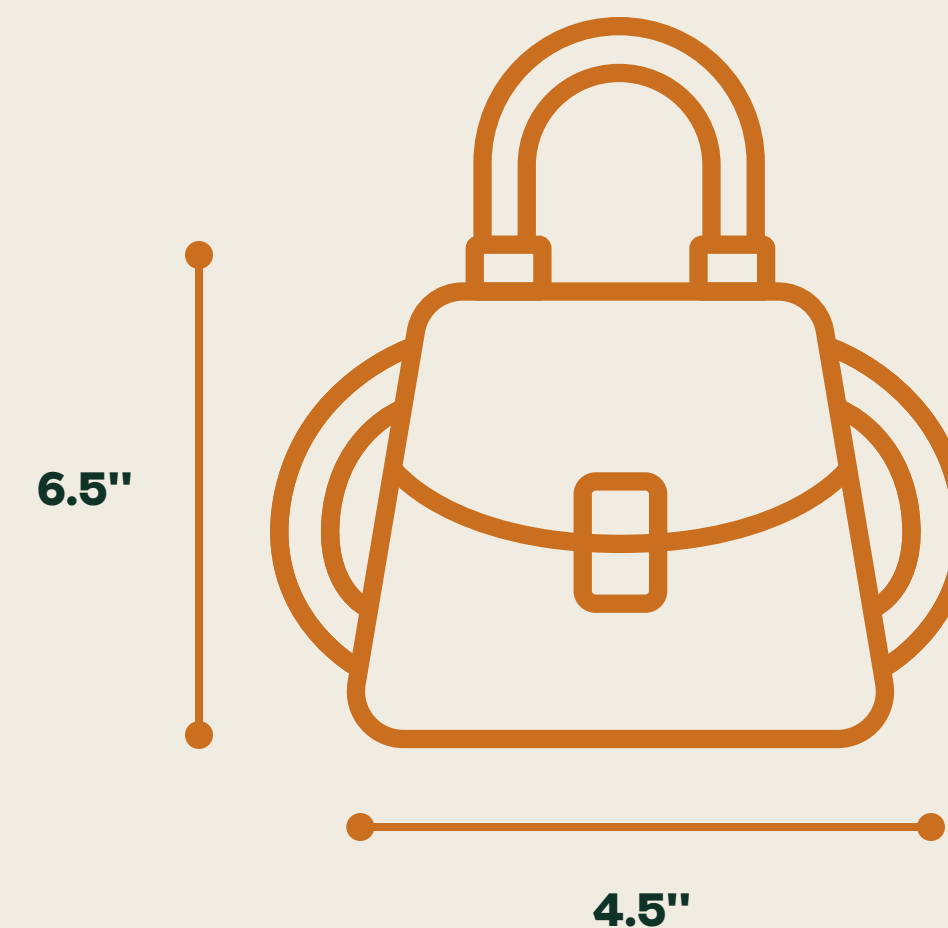

# PBFW BAG POLICY

The following bags will be permitted inside Pebble Beach Food & Wine events and are subject to search:

**WALLET**

**EQUIPMENT BAG**  
FOR NECESSARY MEDICAL ITEMS

**CLUTCH OR WRISTLET**

**SMALL PURSE OR CLEAR BAG**