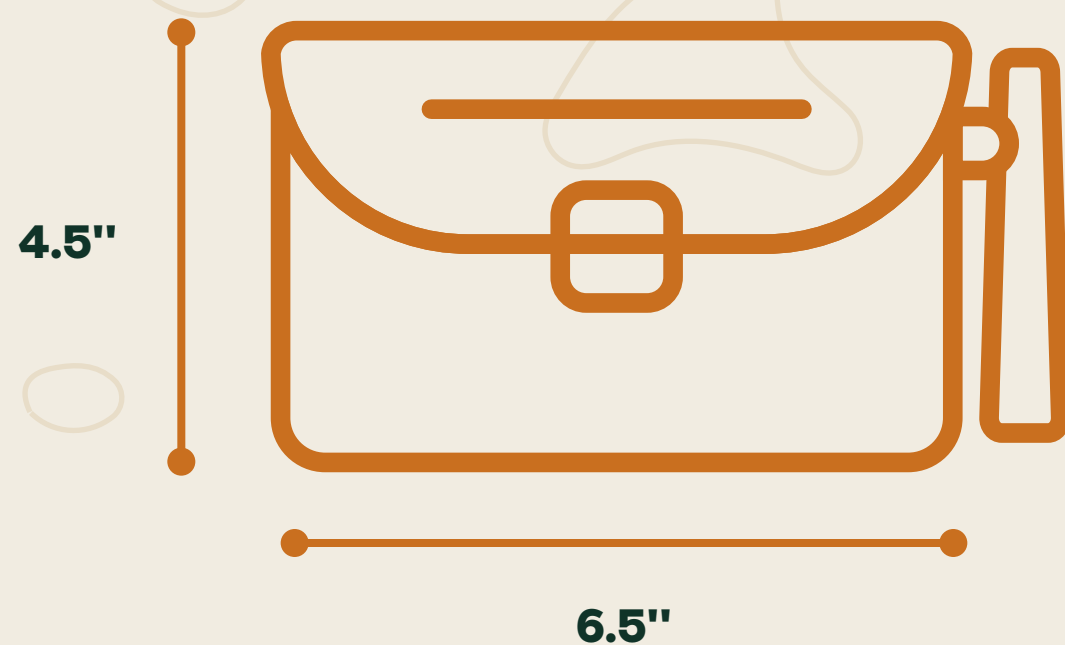

# PBFW BAG POLICY

The following bags will be permitted inside Pebble Beach Food & Wine events and are subject to search:

**WALLET**

**EQUIPMENT BAG**  
FOR NECESSARY MEDICAL ITEMS

**CLUTCH OR WRISTLET**

**SMALL PURSE OR CLEAR BAG**